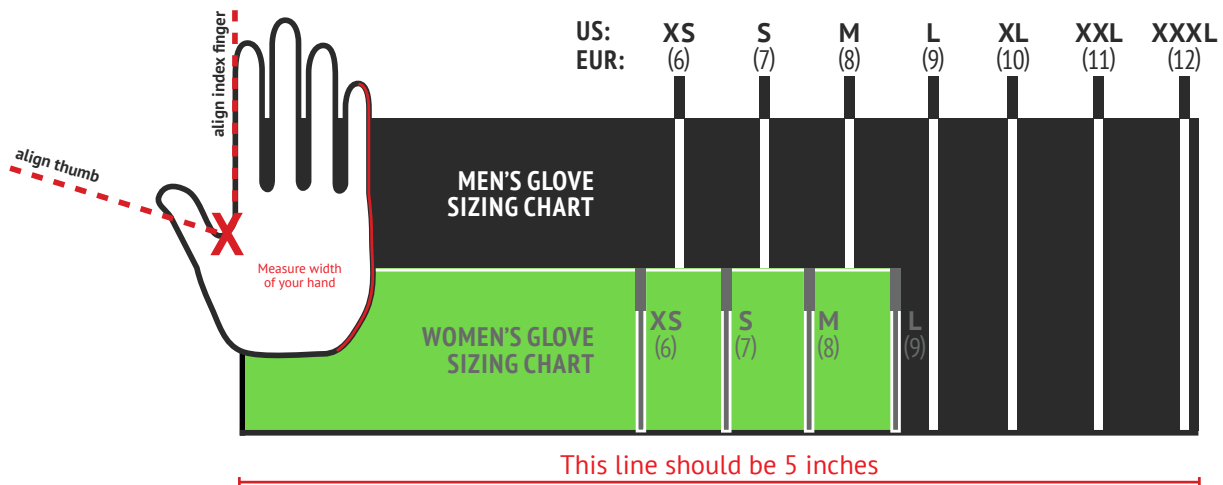

Print instructions

>> After your “print window” opens, make sure to set “Page scaling” to “None” to guarantee correct glove size measurement.

## Glove Sizing Chart

- ❶ **PLACE YOUR RIGHT HAND FLAT ON THE CHART BELOW:**  
 Align saddle of index finger and thumb at the **X**

- ❷ **MEASURE THE WIDTH OF YOUR HAND:**  
 With your hand on the chart choose the sizing bar that sits closest to **the edge of your right hand.**